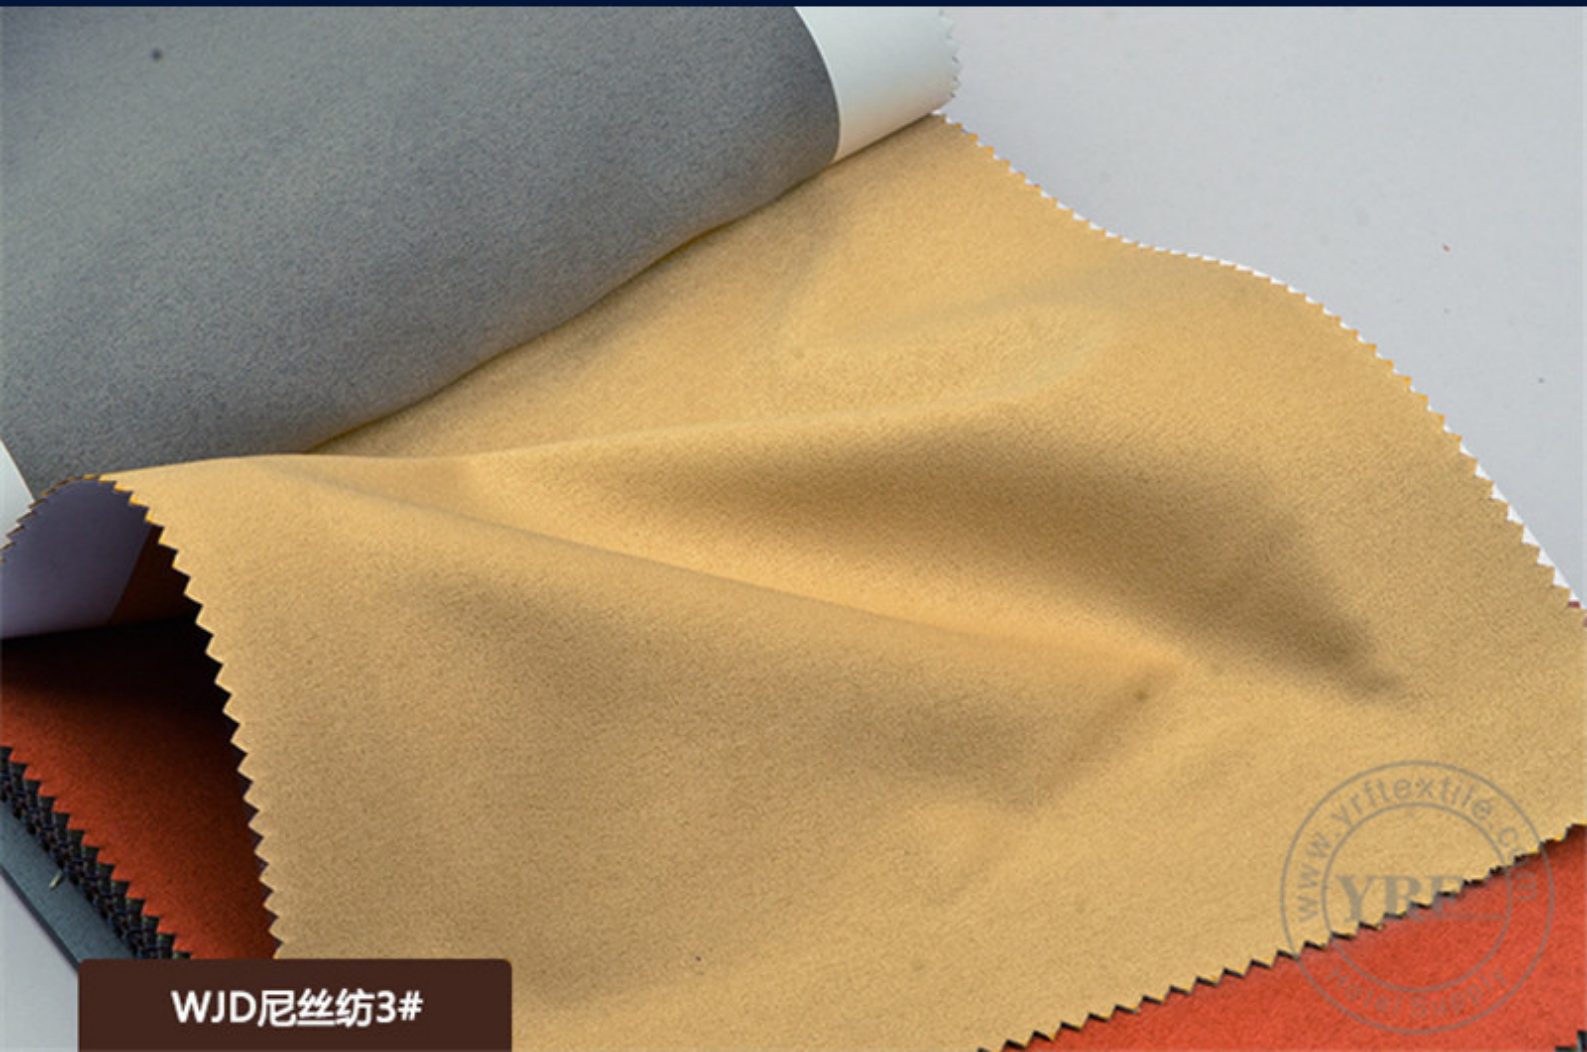

YRF

YRFTEXTILE.COM

More Choices

WJD尼丝纺3#