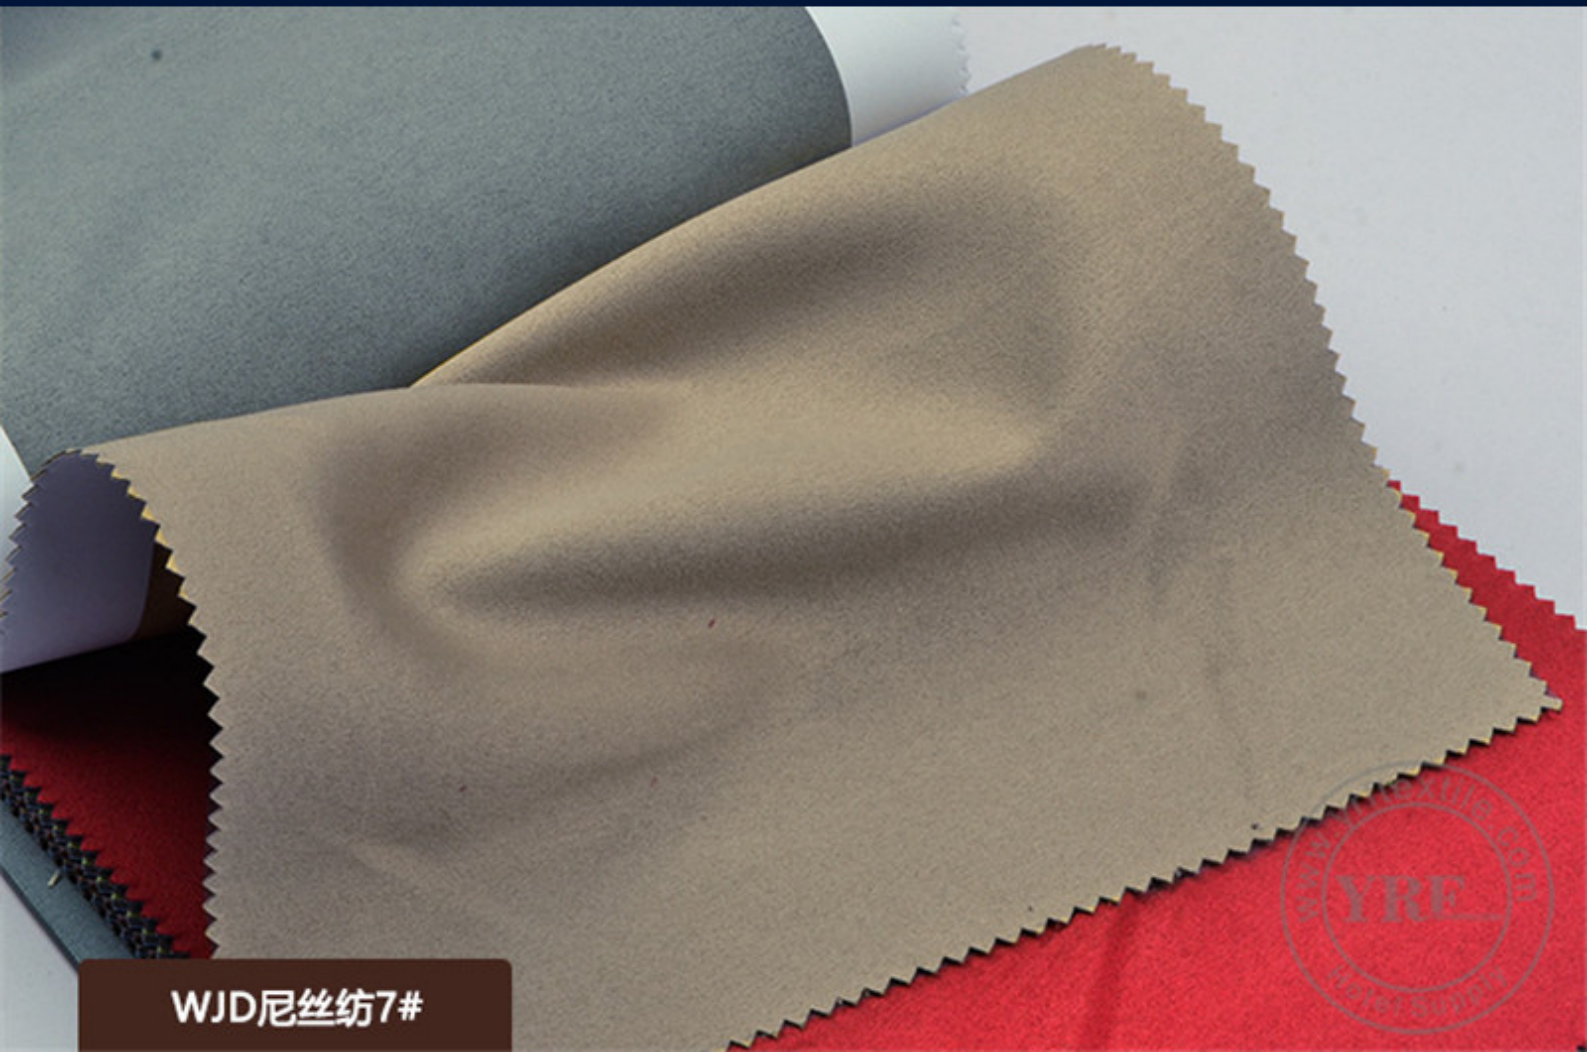

YRF

YRFTEXTILE.COM

More Choices

WJD尼丝纺7#