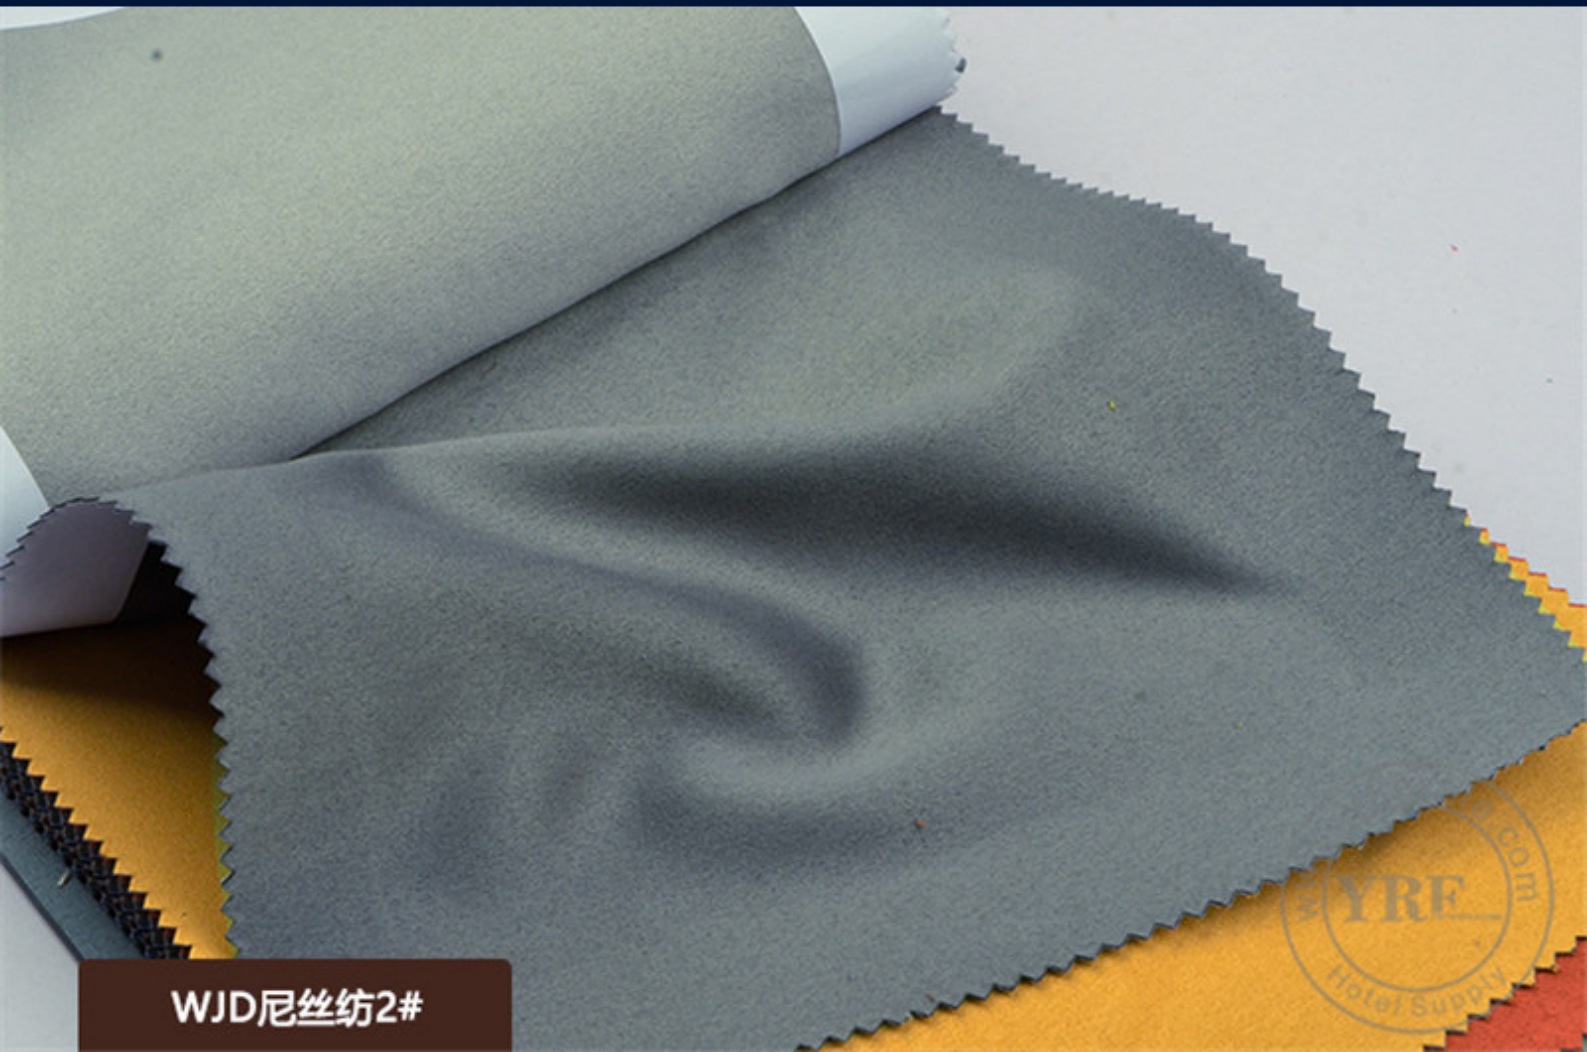

YRF

YRFTEXTILE.COM

More Choices

WJD尼丝纺2#