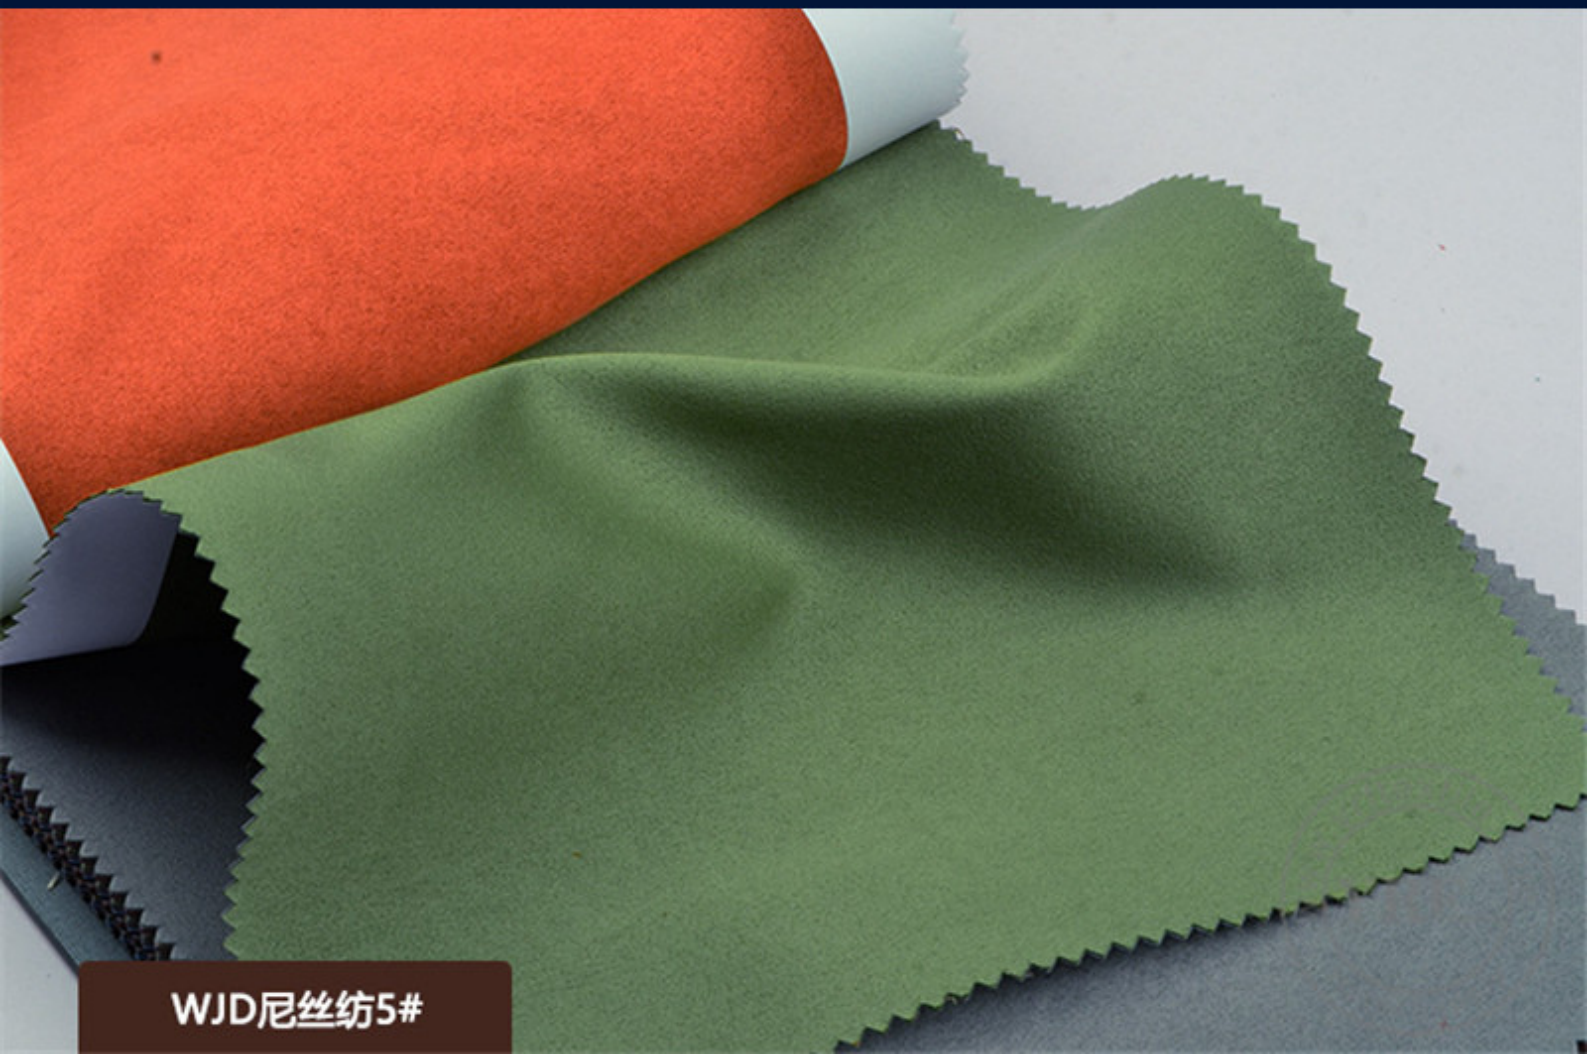

YRF

YRFTEXTILE.COM

More Choices

WJD尼丝纺5#