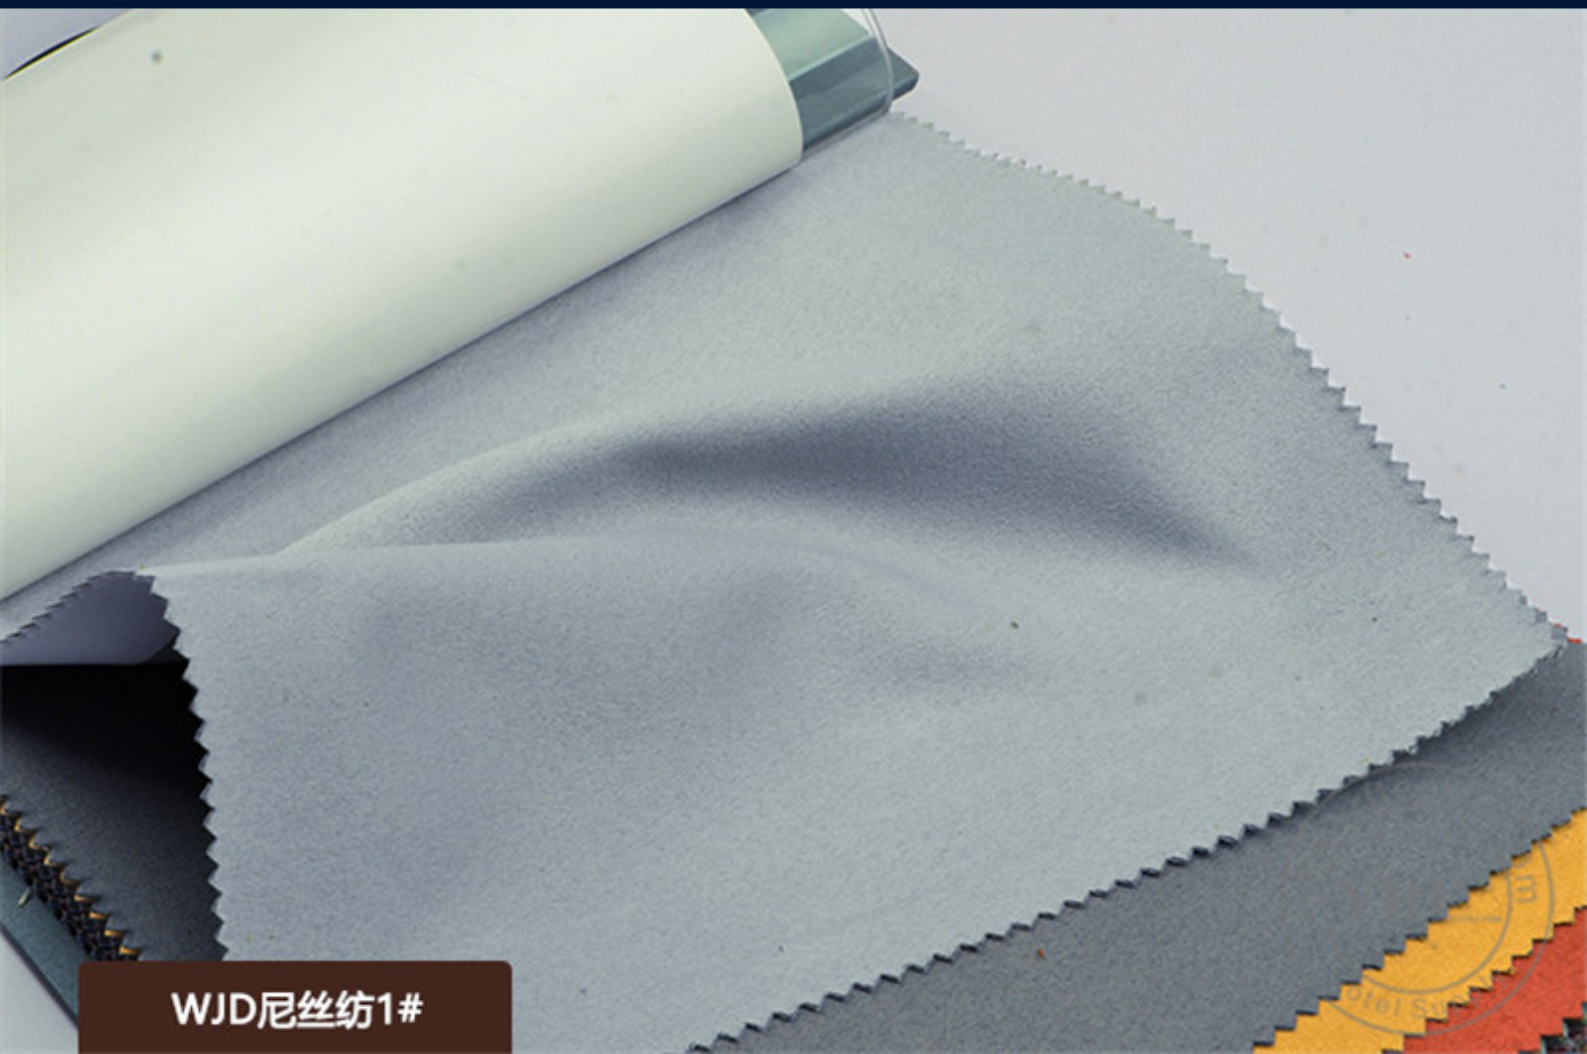

YRF

YRFTEXTILE.COM

More Choices

WJD尼丝纺1#