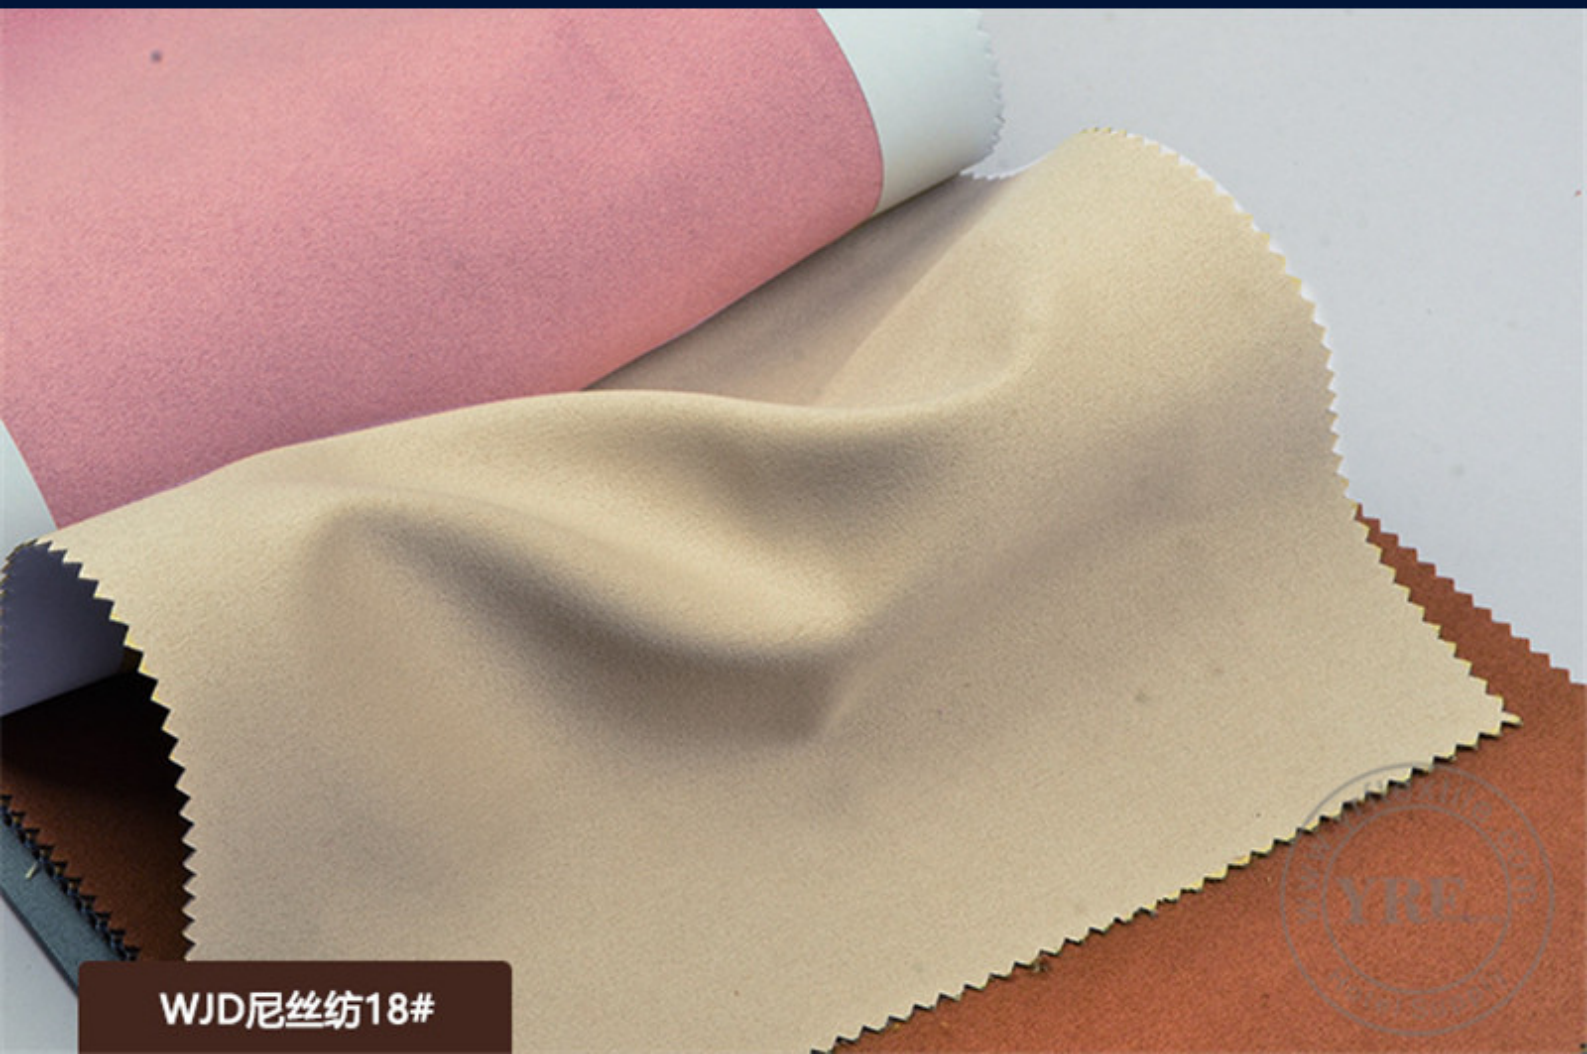

YRF

YRFTEXTILE.COM

More Choices

WJD尼丝纺18#