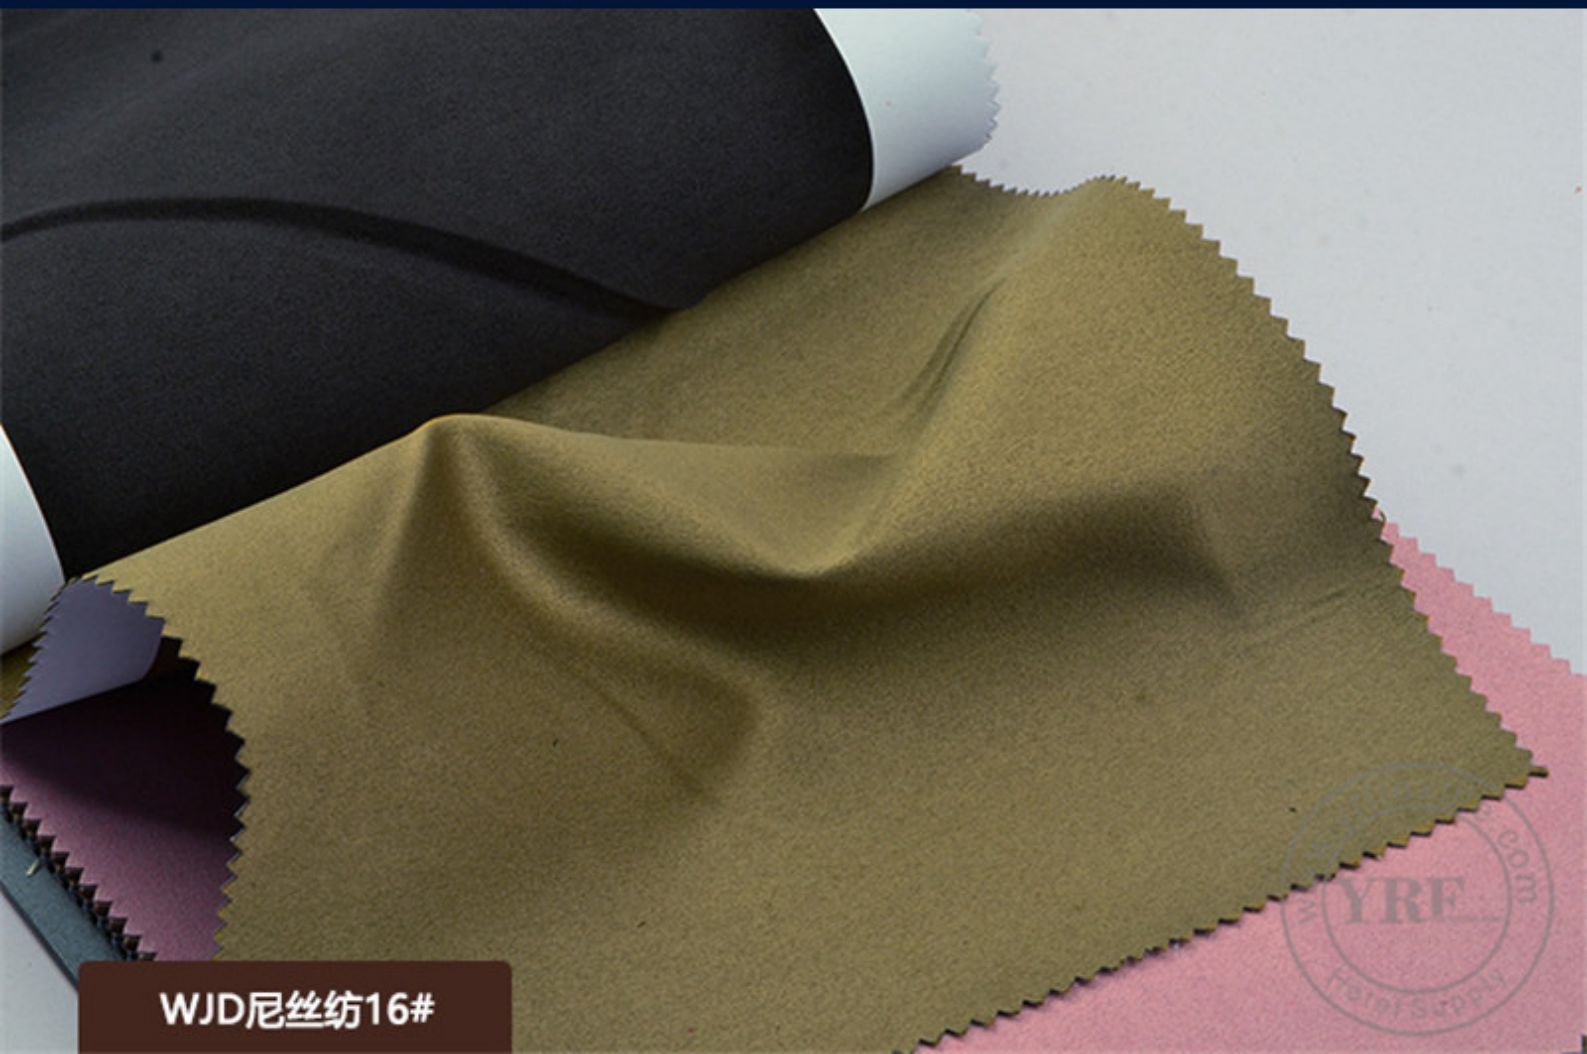

YRF

YRFTEXTILE.COM

More Choices

WJD尼丝纺16#